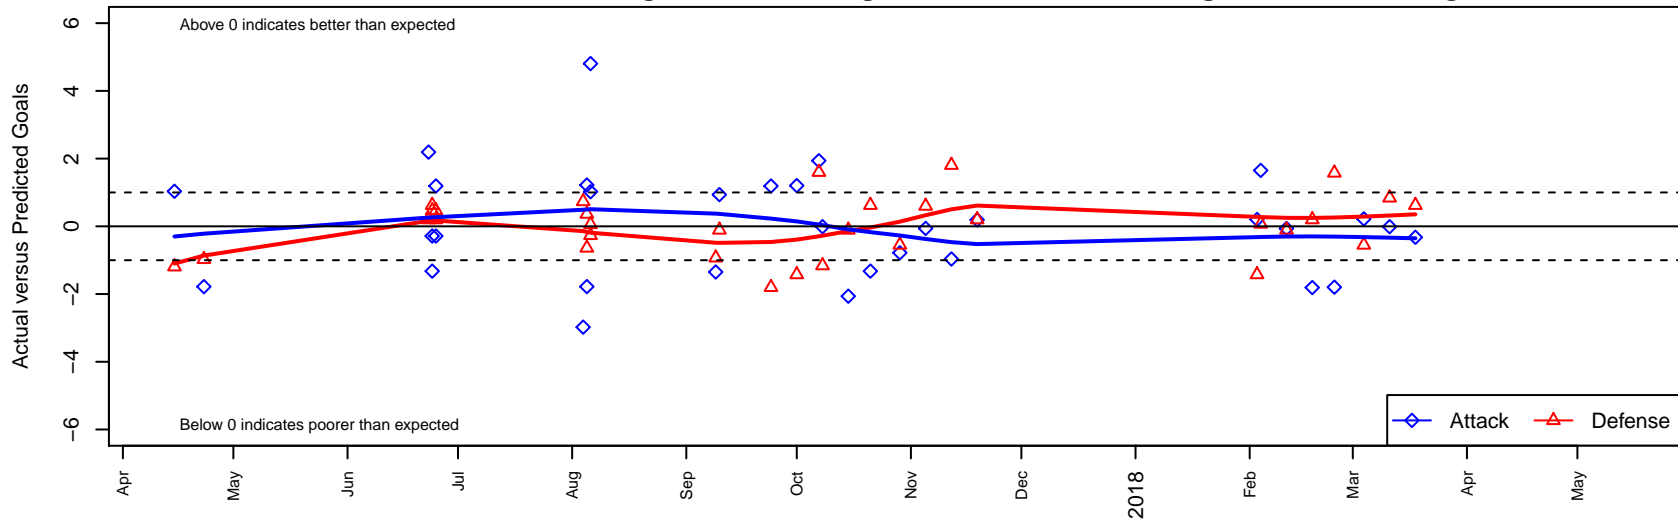

Crossfire Oregon Green I B04

Crossfire Oregon
 Lake Oswego, OR
 B04 total strength=1283
 attack=5.48 defense=5.2
 fall league = PTT B04 Premier White
 spr league = Spr OYS B04 Premier White

alt names used:
 Crossfire Oregon 04B Green
 CROSSFIRE OREGON GREEN I
 Crossfire Oregon 04B Green 1
 Crossfire Oregon 04B Green

Venues played:
 2016 OYS State Cup B04
 2017 Clash At the Border Gold
 2017 Mt Hood Challenge U14 Gold
 2017 PTT B04 Premier White
 2017 Spr OYS B04 Premier White

Crossfire Oregon Green I B04
 Dots are actual minus expected GF (blue circles) and GA (red triangles).
 Blue line is smoothed change in attack strength. Red is smoothed change in defense strength.

**attack and defense variance (black dot)
relative to other teams
and top 10 in region**

**attack and defense rating
relative to others at age
and all opponents in last 13 months**

Performance relative to 13 month average