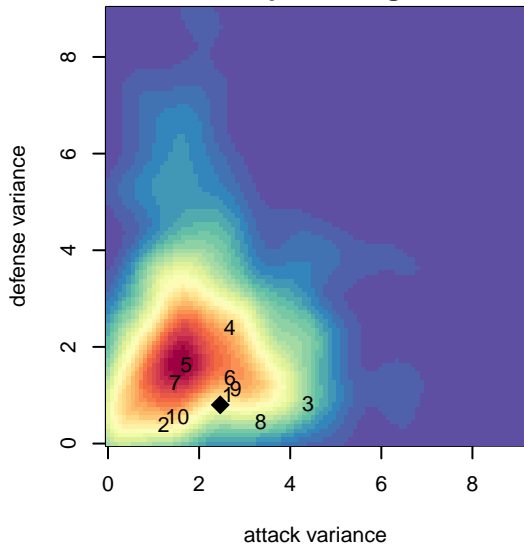

Crossfire Oregon Green I B04

Crossfire Oregon
 Lake Oswego, OR
 B04 total strength=1283
 attack=5.48 defense=5.2
 fall league = PTT B04 Premier White
 spr league = Spr OYS B04 Premier White

alt names used:
 Crossfire Oregon 04B Green
 CROSSFIRE OREGON GREEN I
 Crossfire Oregon 04B Green 1
 Crossfire Oregon 04B Green

Venues played:
 2016 OYS State Cup B04
 2017 Clash At the Border Gold
 2017 Mt Hood Challenge U14 Gold
 2017 PTT B04 Premier White
 2017 Spr OYS B04 Premier White

Crossfire Oregon Green I B04
 Dots are actual minus expected GF (blue circles) and GA (red triangles).
 Blue line is smoothed change in attack strength. Red is smoothed change in defense strength.

**attack and defense variance (black dot)
relative to other teams
and top 10 in region**

**attack and defense rating
relative to others at age
and all opponents in last 13 months**

Performance relative to 13 month average