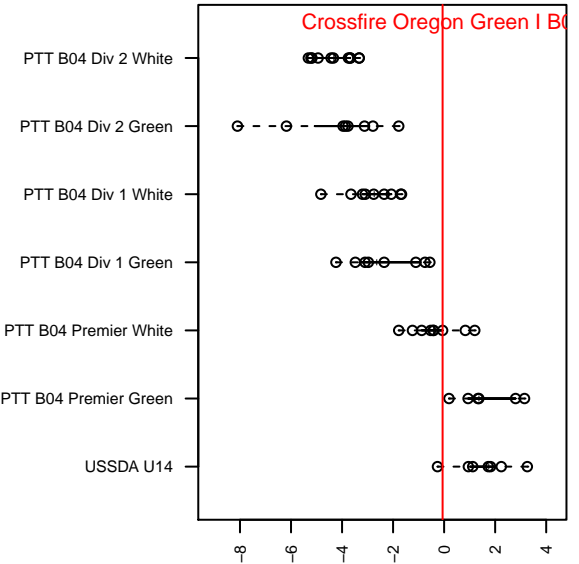

Crossfire Oregon Green I B04

Crossfire Oregon
 Lake Oswego, OR
 B04 total strength=1283
 attack=5.48 defense=5.2
 fall league = PTT B04 Premier White
 spr league = Spr OYS B04 Premier White

alt names used:
 Crossfire Oregon 04B Green
 CROSSFIRE OREGON GREEN I
 Crossfire Oregon 04B Green 1
 Crossfire Oregon 04B Green

Venues played:
 2016 OYS State Cup B04
 2017 Clash At the Border Gold
 2017 Mt Hood Challenge U14 Gold
 2017 PTT B04 Premier White
 2017 Spr OYS B04 Premier White

Crossfire Oregon Green I B04
 Dots are actual minus expected GF (blue circles) and GA (red triangles).
 Blue line is smoothed change in attack strength. Red is smoothed change in defense strength.

**attack and defense variance (black dot)
relative to other teams
and top 10 in region**

**attack and defense rating
relative to others at age
and all opponents in last 13 months**

Performance relative to 13 month average